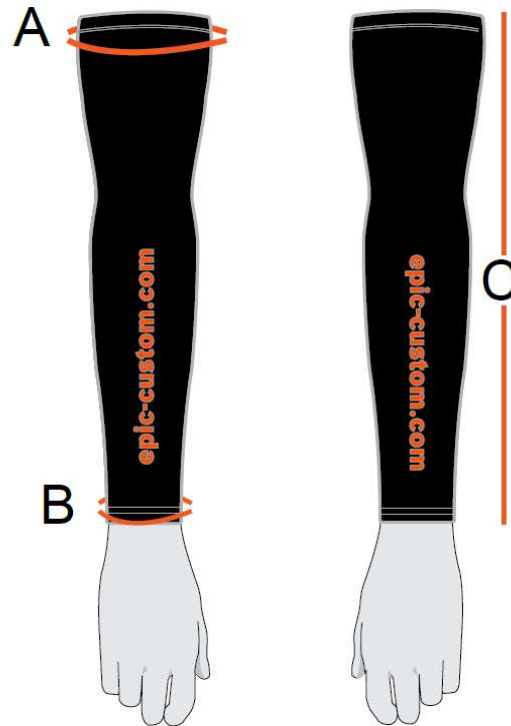

Epic-GO Arm Warmers

Arm Warmers (Unisex)									
Size (measurements in CM)		XS	S	M	L	XL	2XL	3XL	4XL
A	Upper	22	24	26	28	30	31	33	34
B	Bottom	13	14	16	18	20	21	23	25
C	Length	38	40	43	45	47	49	51	53

Note: All dimensions are in a 'relaxed' state, and will stretch fit beyond these dimensions.